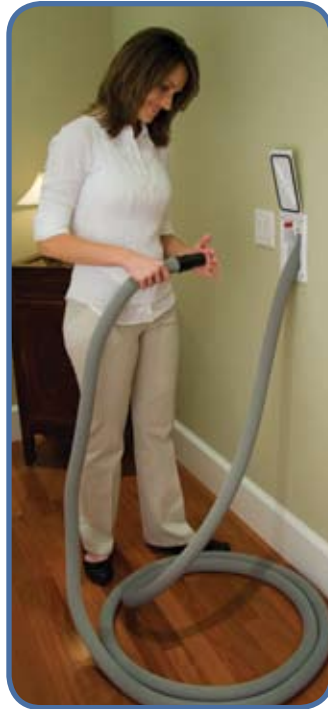

Next Generation Central Vacuum System....

The RETRACTABLE HOSE Central Vacuum System

Eliminate Bulky Hoses!

No more dragging a hose from inlet to inlet. No more carrying, coiling and storing a bulky hose again. Simple cleanups are easy.

Hide-A-Hose solves the problem of carrying and storing a central vacuum hose.

You'll never have to carry or store a bulky central vacuum hose again. Simply pull out the amount of hose you need from the inlet valve, connect your cleaning wand (with attachment) and begin vacuuming.